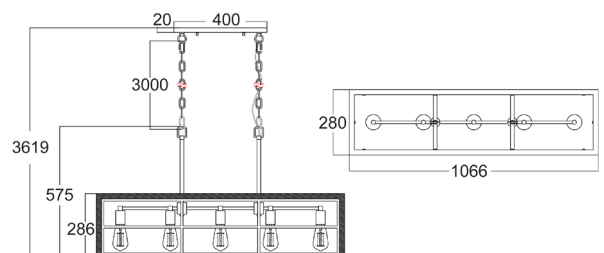

BANQUET

Interior Rectangular Wood Frame Pendant Light

- Material: wood & iron
- Lamp holder: 5xE27 (Max.60W globe)
- Globe not included
- For indoor use only
- Warranty: 1 year replacement

Part No.	BANQUET1
Description	PENDANT ES 5 x 60W Rect Frame Medium Oak Wood With Oil Rubbed Bronze Hardware
Material	Wood & iron
Lamp holder	5xE27 (Max.60W)
Product Dimensions	L 1066 x W 280 x H 575mm
Suspension	3000mm cable & chain + 289mm rod
Canopy size	L400 x W 130 x H 20mm
Box Weight	10kg
Box Dimensions	118x39x39cm
Carton QTY	1/1